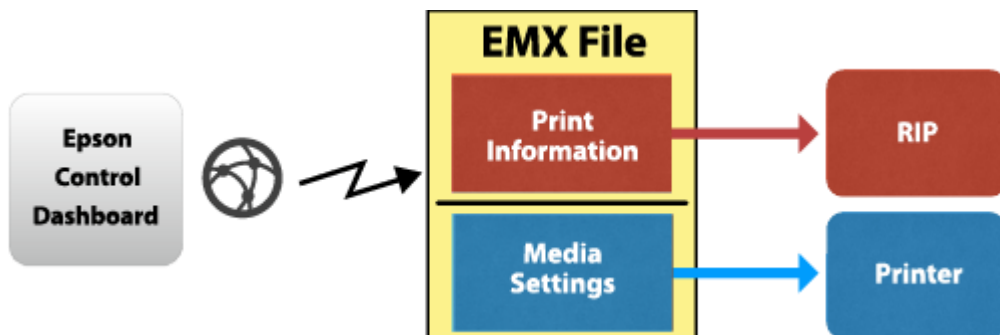

Before you can use the Epson SureColor printer in the Fiery XF RIP software, you must first install and set up Epson Printer Driver, Epson Media Installer and Epson Edge Dashboard.

After installing the software, register your printer using the Epson Edge Dashboard. For more information on printer registration, see the Epson documentation.

If everything is set up correctly it should look like this:

The screenshot displays the Epson Edge Dashboard for an EPSON SC-P8500D Series Comm Driver. The interface is divided into several sections:

- Ready:** A green checkmark icon and the word "Ready" are shown at the top left.
- Error / Warning:** A bell icon with "(0)" indicates no errors or warnings.
- Media Information:**
 - Media Setting Name:** Plain Paper [Roll Paper 1]
 - Width:** 431.2 mm
 - Platen Gap:** Auto
- Ink Cartridge:** Six color-coded icons (PK, MK, Y, M, C, CY) representing the ink levels for each color.
- Maintenance Box:** Three green icons representing the maintenance box status.
- Version Information:**
 - Serial Number: 5031E50005
 - Firmware Version: XQ19L7_PD----_PD----
 - IP Address: 10.130.96.40

For more detailed information, see the documentation provided by Epson.

After the media are registered in the printer, the system is ready to use with the Fiery XF RIP software.

Media list from printer

To transfer the media list to Fiery XF, set up the output device in Fiery XF for the appropriate printer model, including the IP address. As soon as you save your settings, all the available media information and ICC profiles from the Target (printer) list are downloaded using Epson Edge Dashboard.