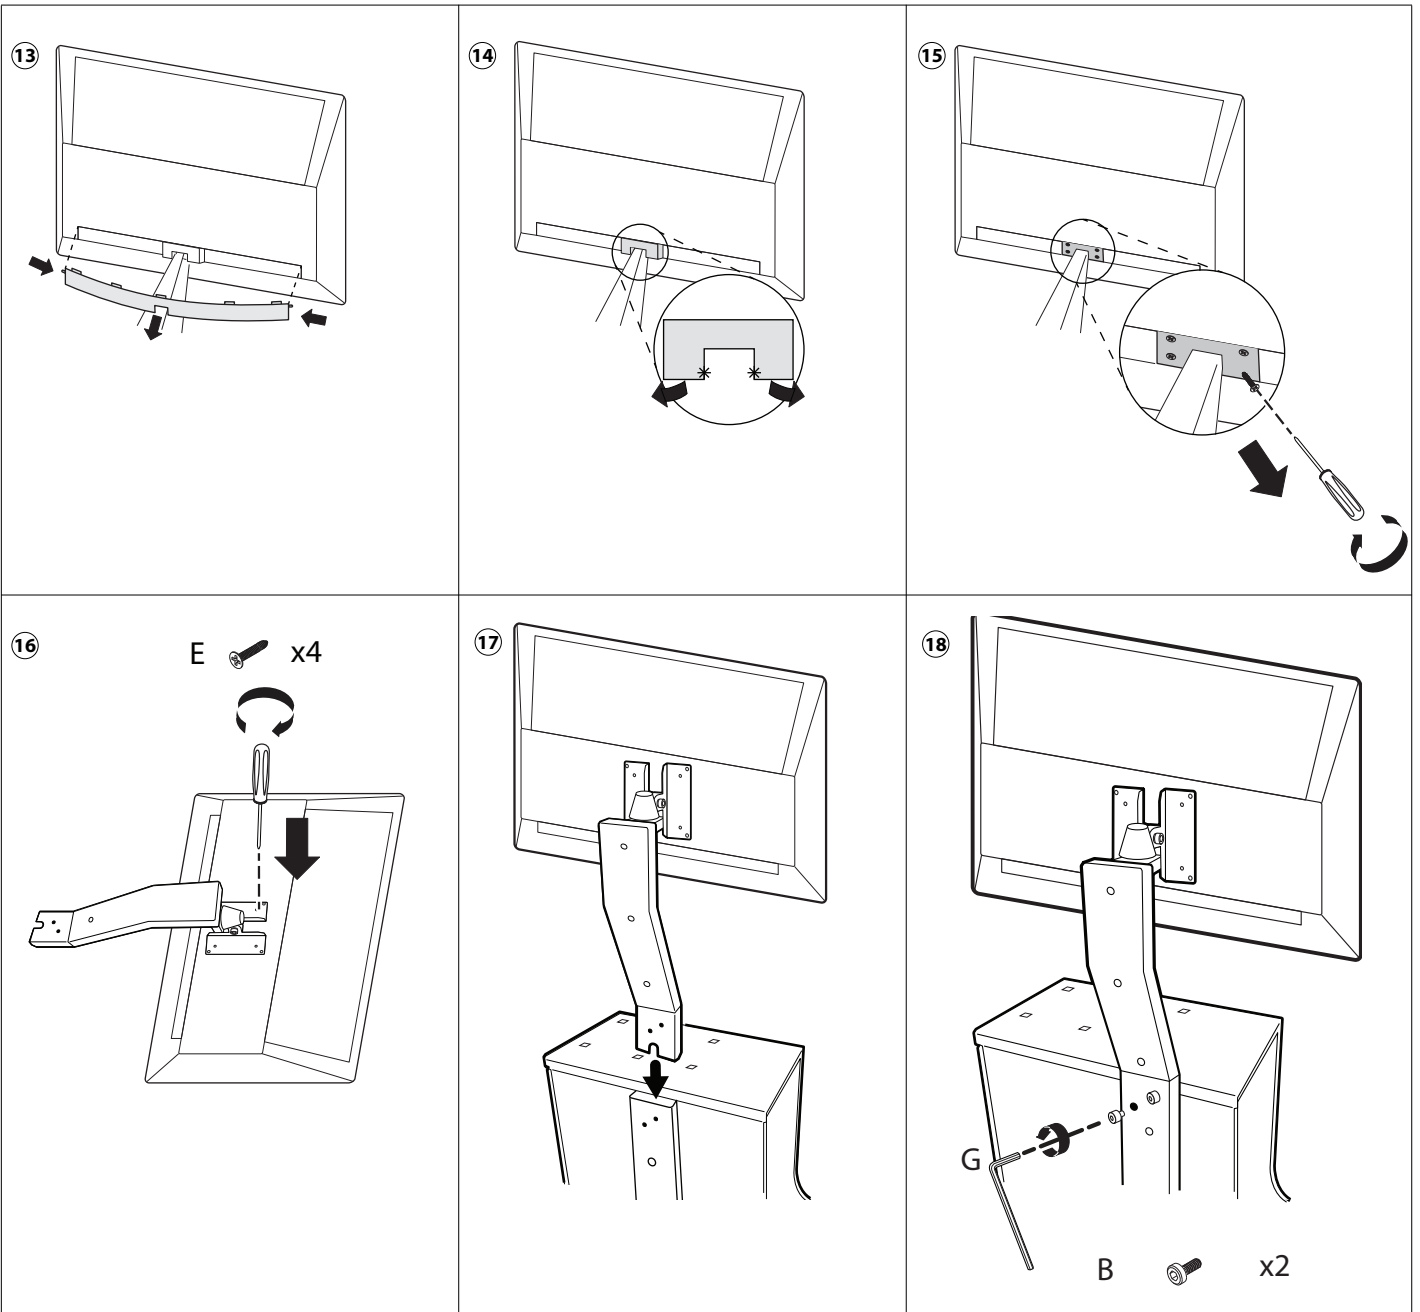

Installation

Fiery NX Station LS

29

30

HDMI

HDMI - HDMI

DP

DP - DP