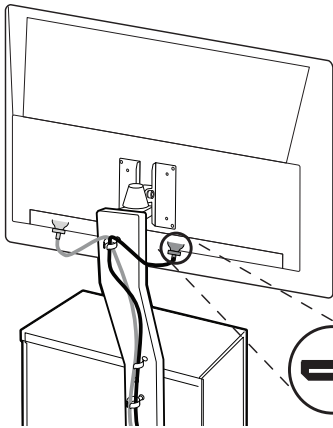

Installation

Fiery NX Station LS

29

30

HDMI

HDMI - HDMI

DP

DP - DP