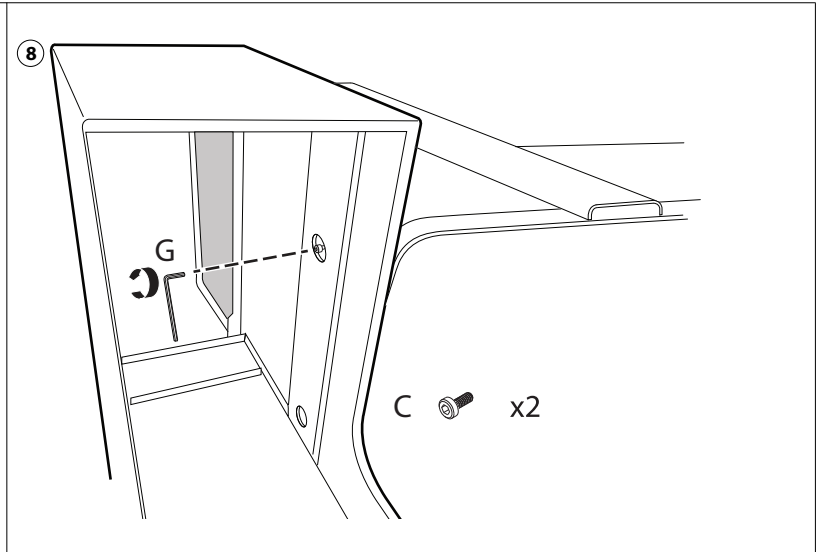

Installation

Fiery NX Station LS

29

30

HDMI

HDMI - HDMI

DP

DP - DP