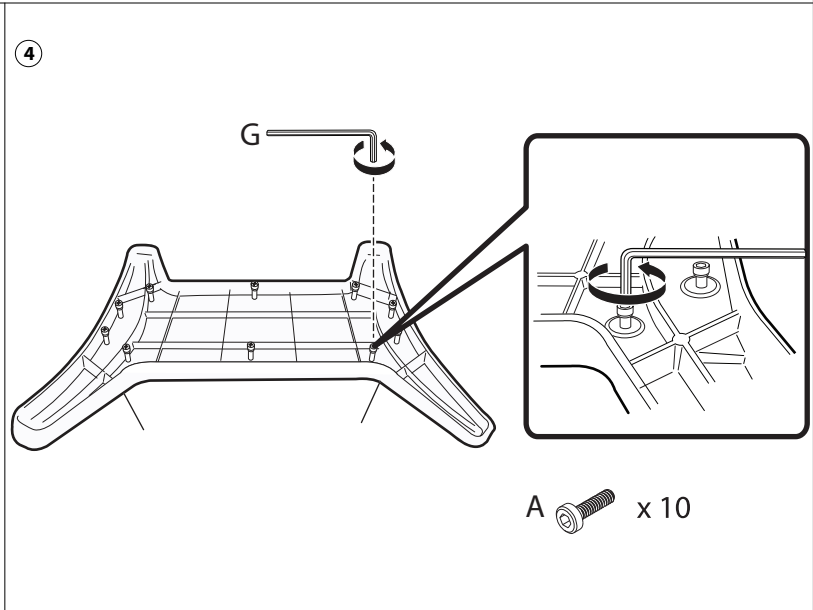

Installation

Fiery NX Station LS

29

30

HDMI

HDMI - HDMI

DP

DP - DP