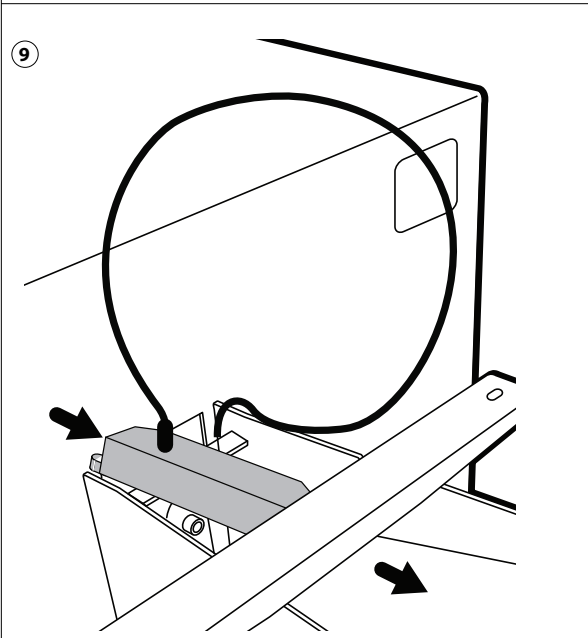

Installation

Fiery NX Station LS

29

30

HDMI

HDMI - HDMI

DP

DP - DP