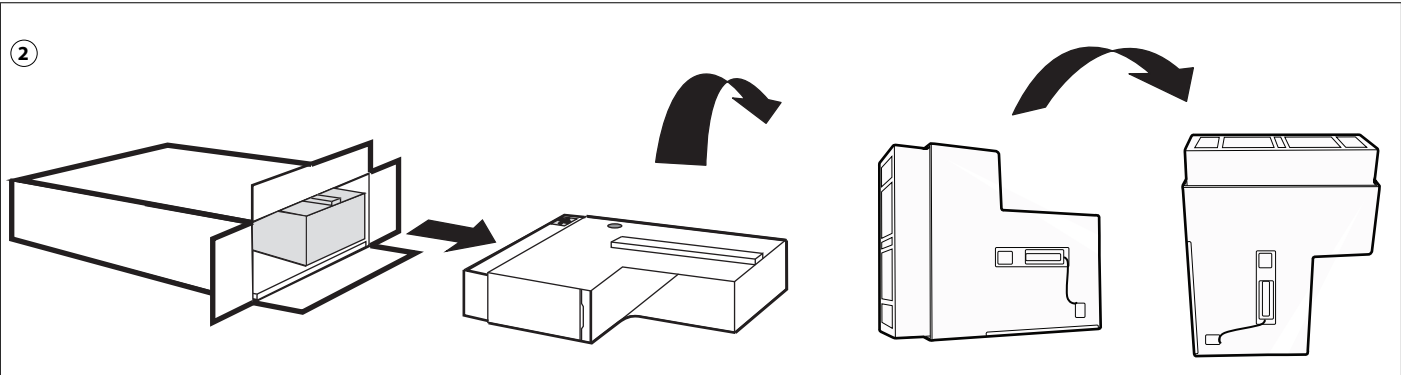

Installation

Fiery NX Station LS

29

30

HDMI

HDMI - HDMI

DP

DP - DP