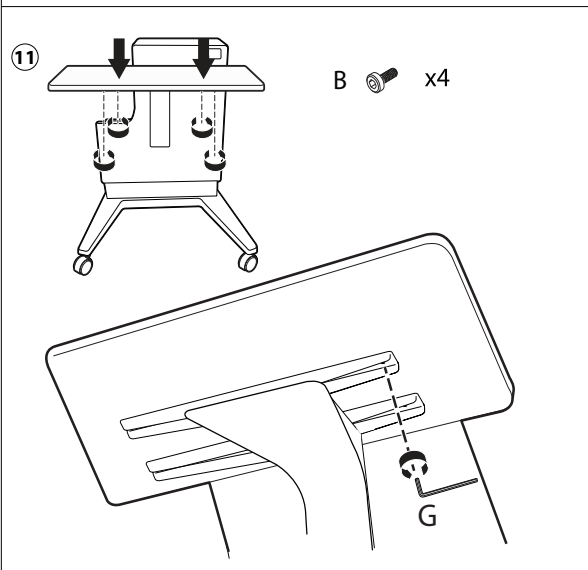

Installation

Fiery NX Station LS

29

30

HDMI

HDMI - HDMI

DP

DP - DP