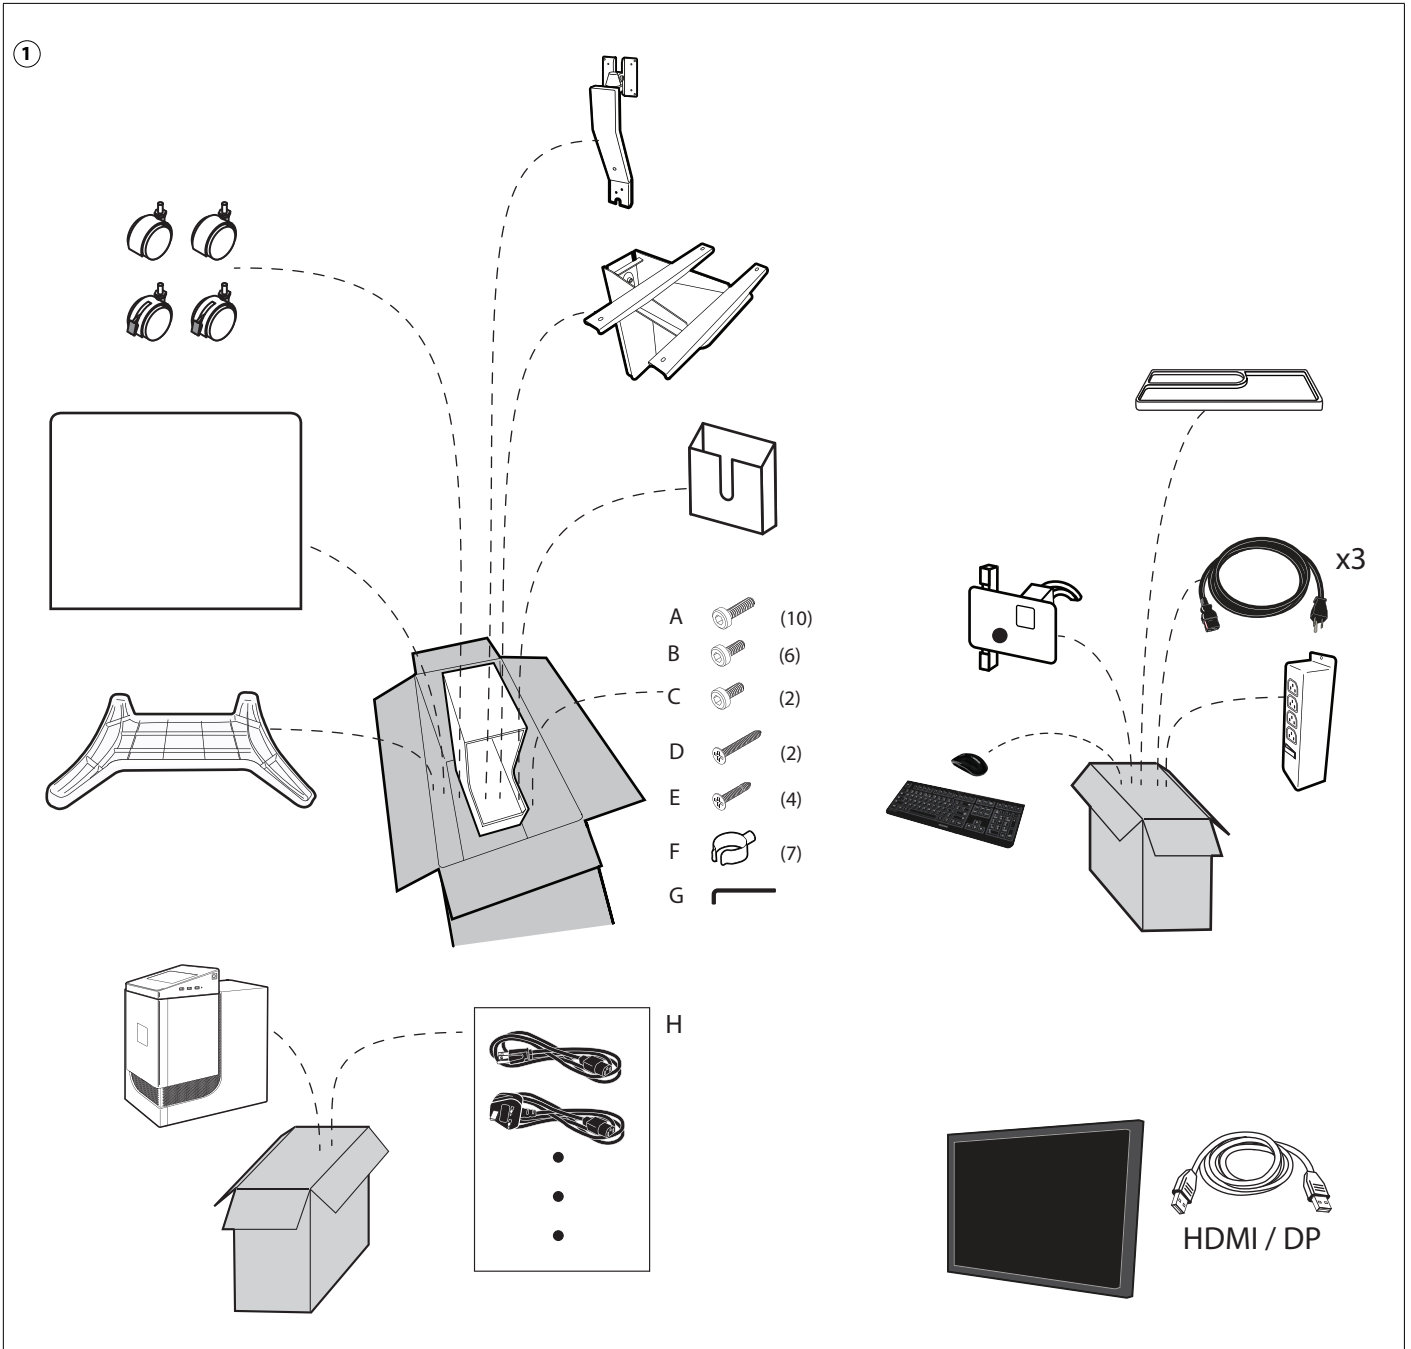

Installation

Fiery NX Station LS

29

30

HDMI

HDMI - HDMI

DP

DP - DP