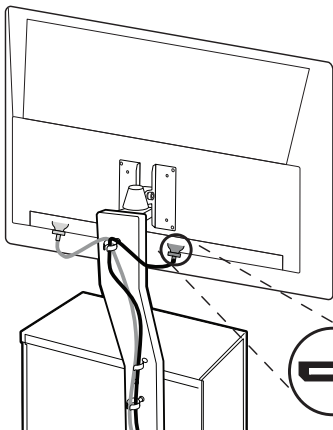

Installation

Fiery NX Station LS

29

30

HDMI

HDMI - HDMI

DP

DP - DP