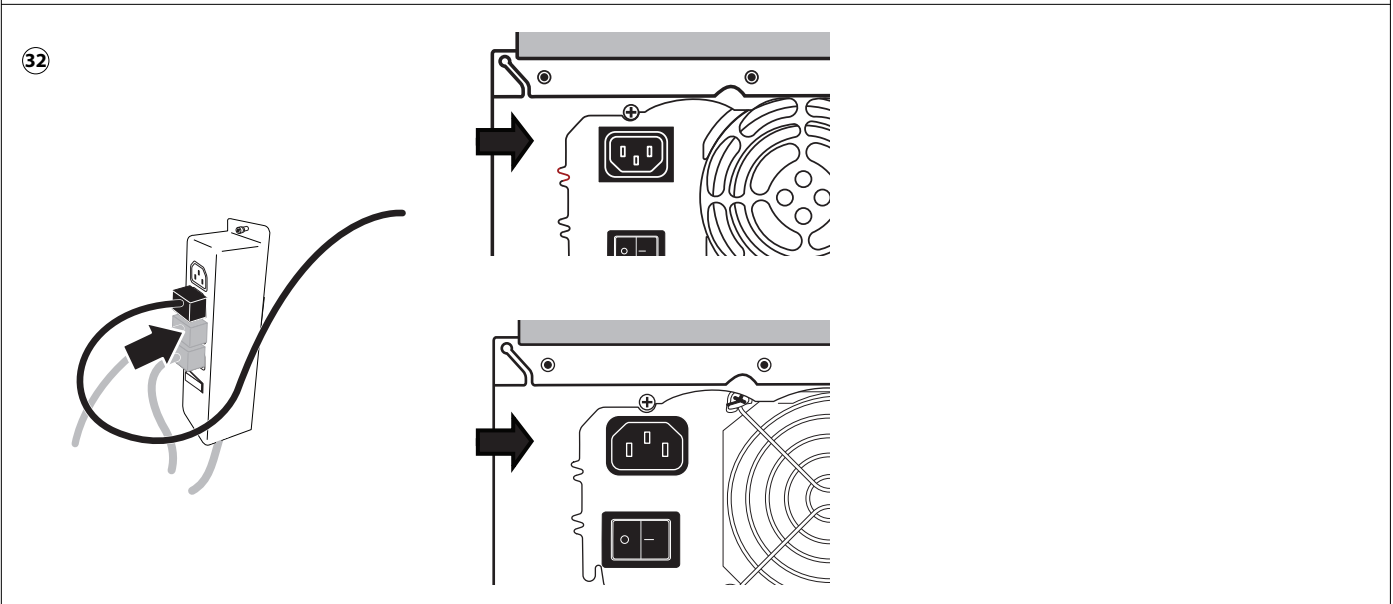

Installation

Fiery NX Station LS

29

30

HDMI

HDMI - HDMI

DP

DP - DP