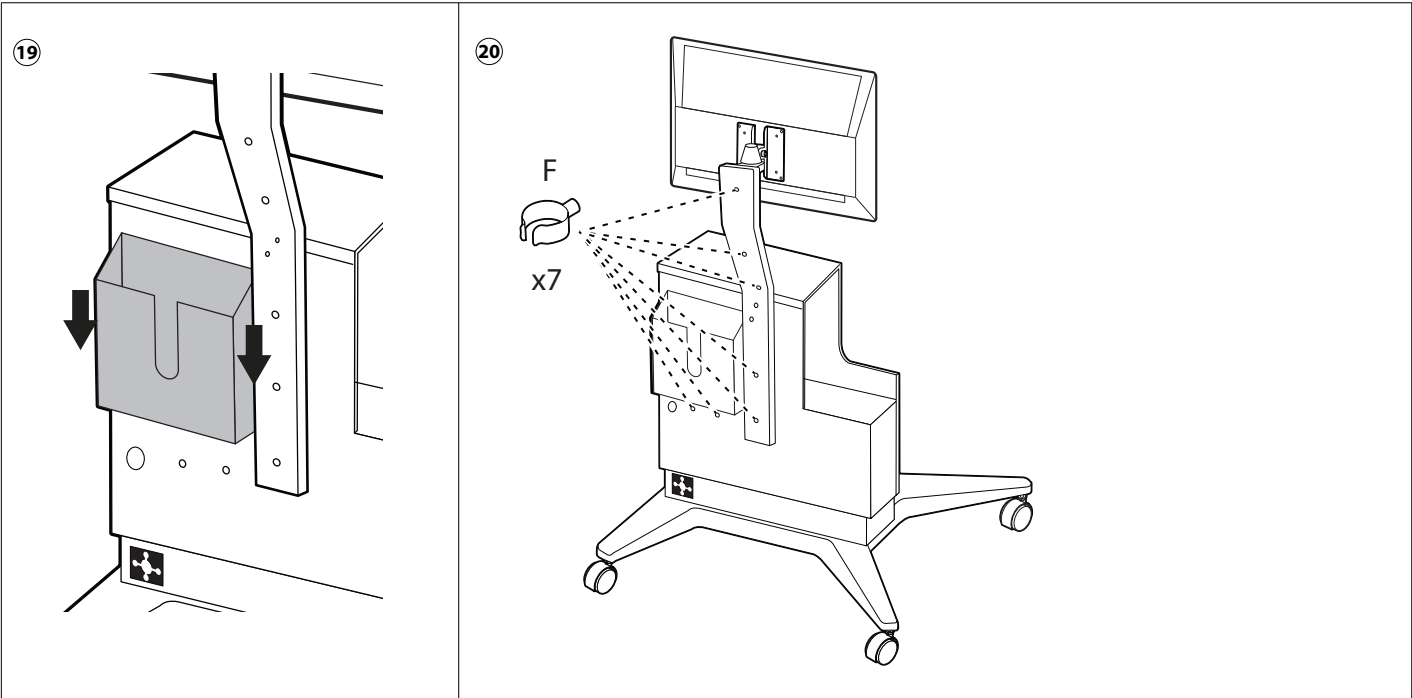

Installation

Fiery NX Station LS

29

30

HDMI

HDMI - HDMI

DP

DP - DP