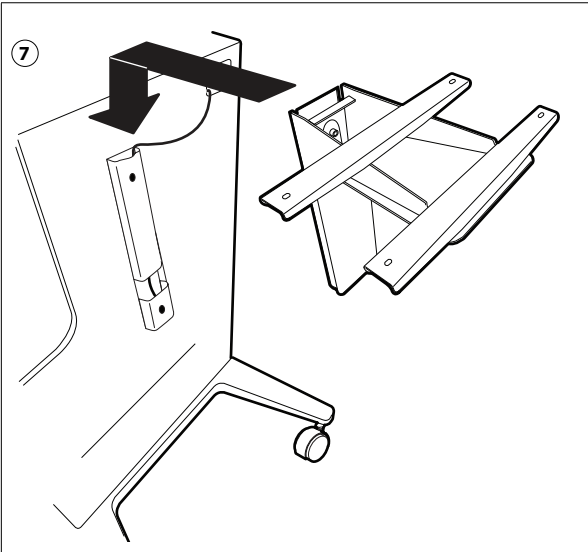

Installation

Fiery NX Station LS

29

30

HDMI

HDMI - HDMI

DP

DP - DP