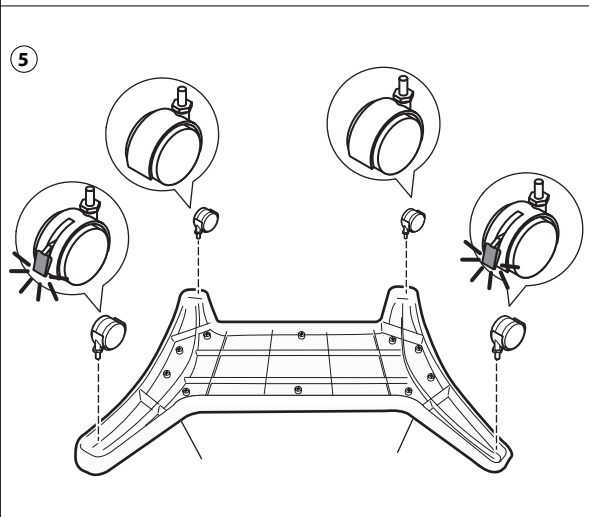

Installation

Fiery NX Station LS

29

30

HDMI

HDMI - HDMI

DP

DP - DP