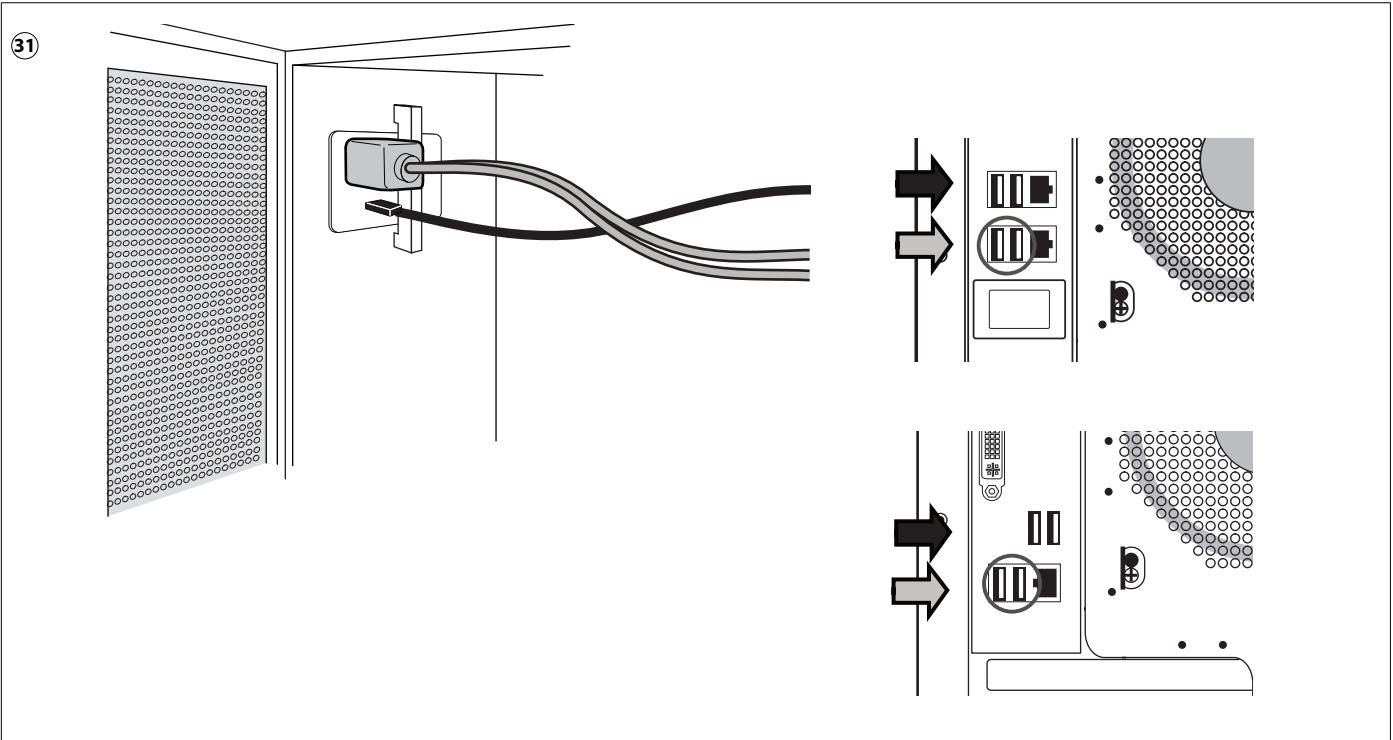

Installation

Fiery NX Station LS

29

30

HDMI

HDMI - HDMI

DP

DP - DP