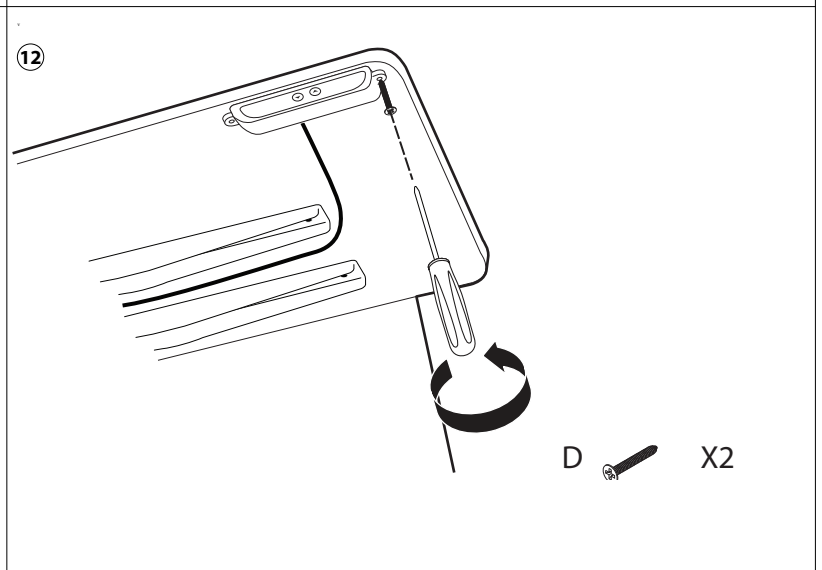

Installation

Fiery NX Station LS

29

30

HDMI

HDMI - HDMI

DP

DP - DP