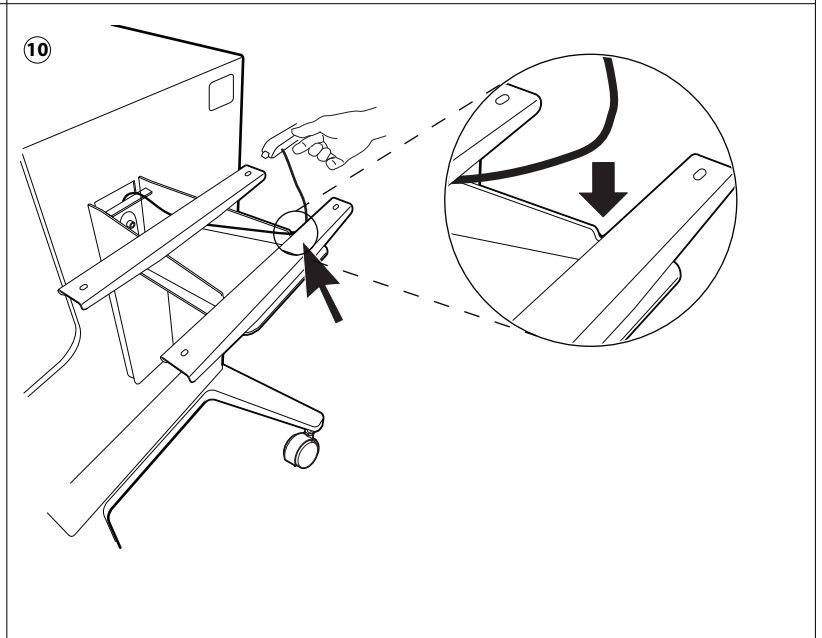

Installation

Fiery NX Station LS

29

30

HDMI

HDMI - HDMI

DP

DP - DP