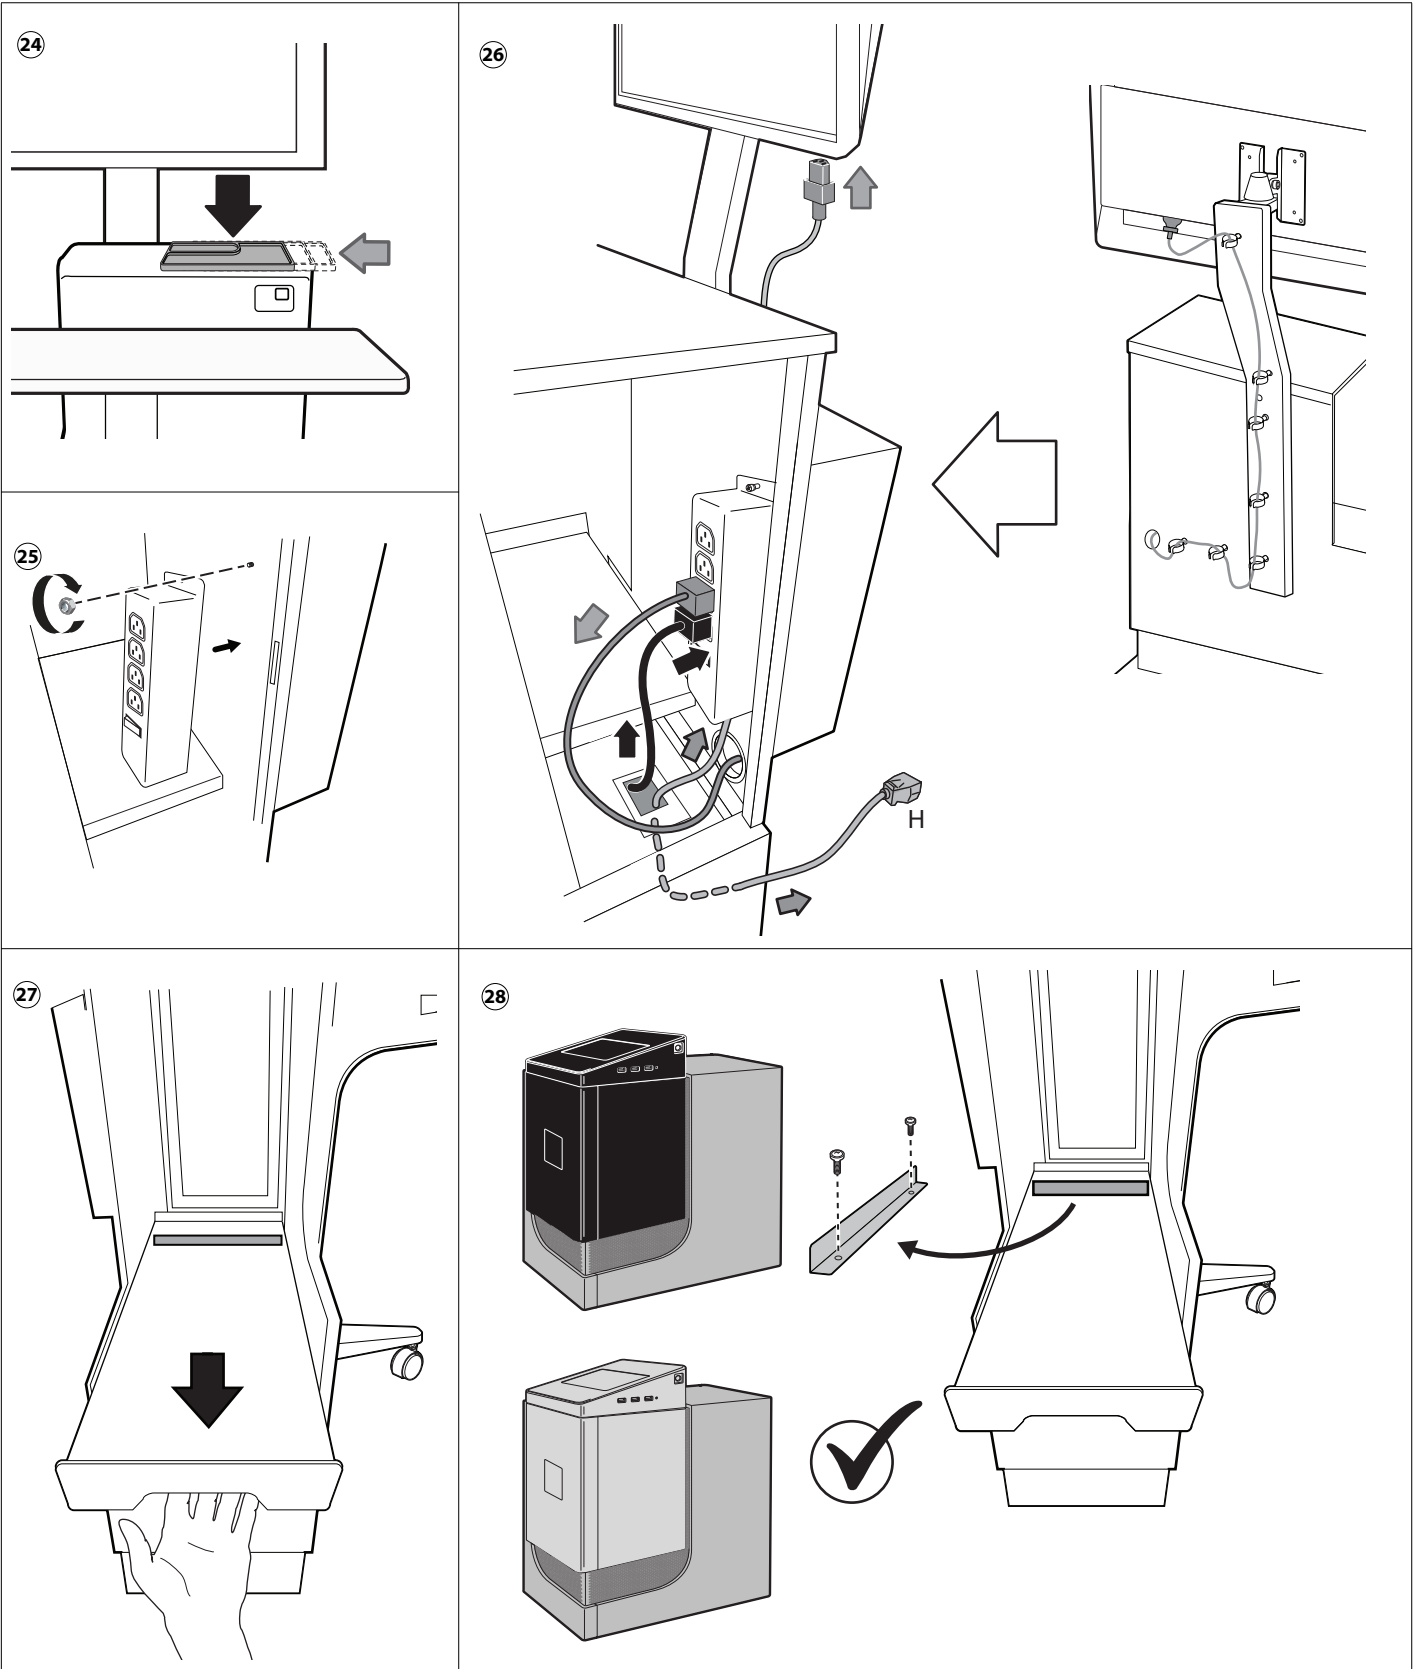

Installation

Fiery NX Station LS

29

30

HDMI

HDMI - HDMI

DP

DP - DP