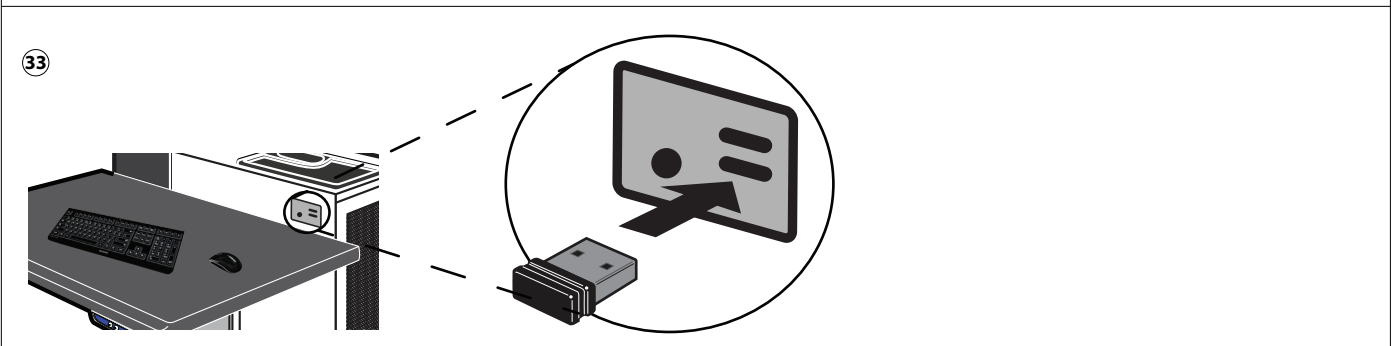

Installation

Fiery NX Station LS

29

30

HDMI

HDMI - HDMI

DP

DP - DP