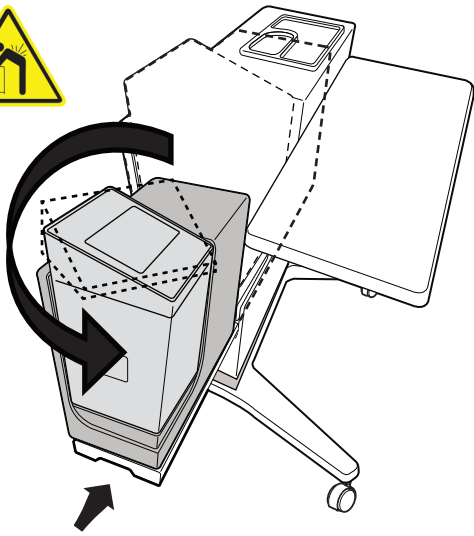

Installation

Fiery NX Station LS

29

30

HDMI

HDMI - HDMI

DP

DP - DP