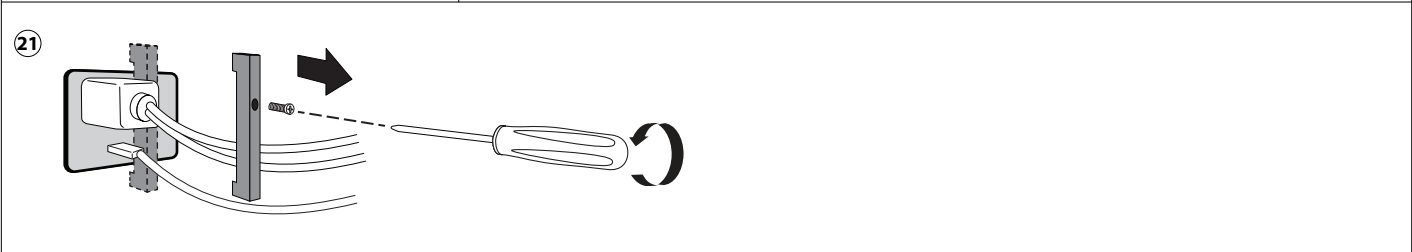

Installation

Fiery NX Station LS

29

30

HDMI

HDMI - HDMI

DP

DP - DP