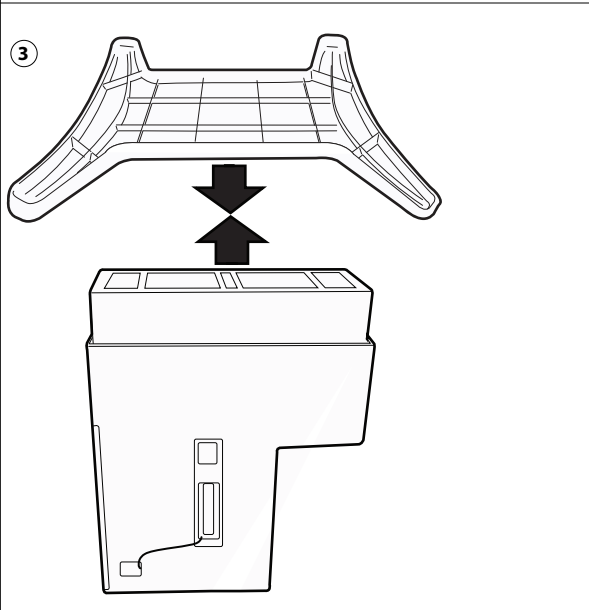

Installation

Fiery NX Station LS

29

30

HDMI

HDMI - HDMI

DP

DP - DP