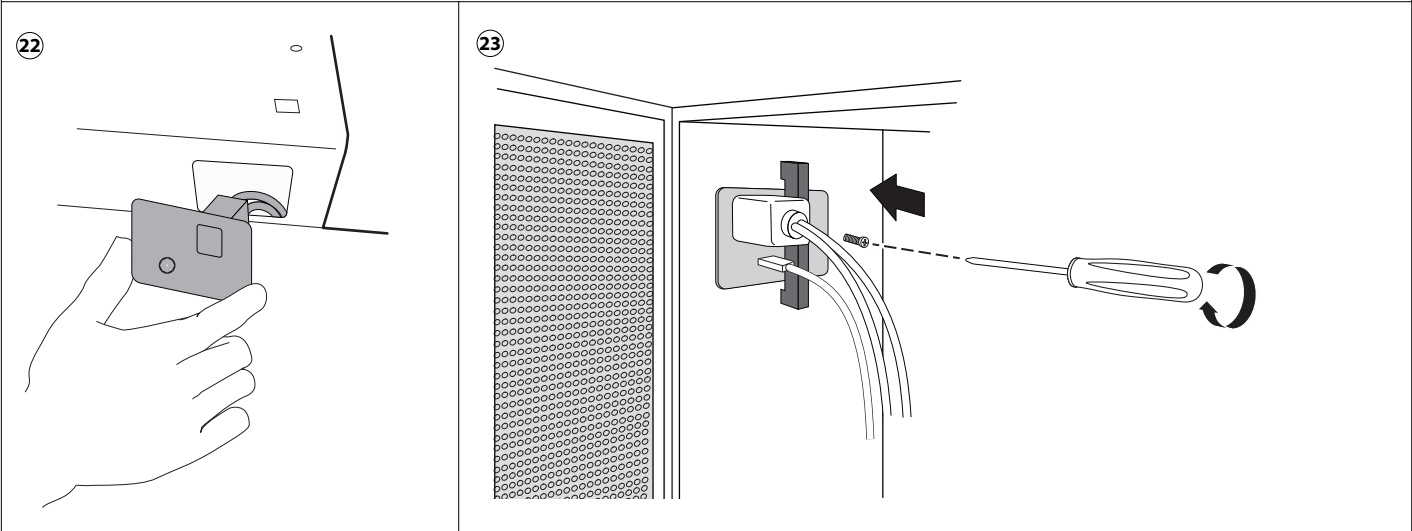

Installation

Fiery NX Station LS

29

30

HDMI

HDMI - HDMI

DP

DP - DP