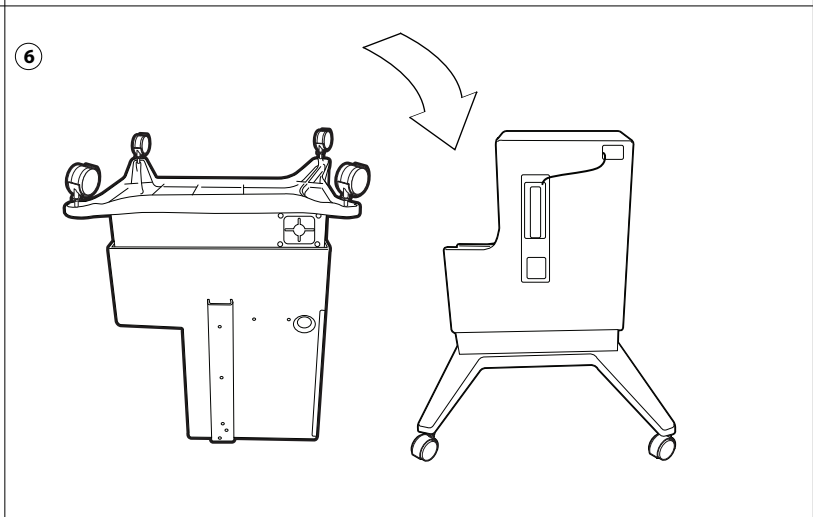

Installation

Fiery NX Station LS

29

30

HDMI

HDMI - HDMI

DP

DP - DP